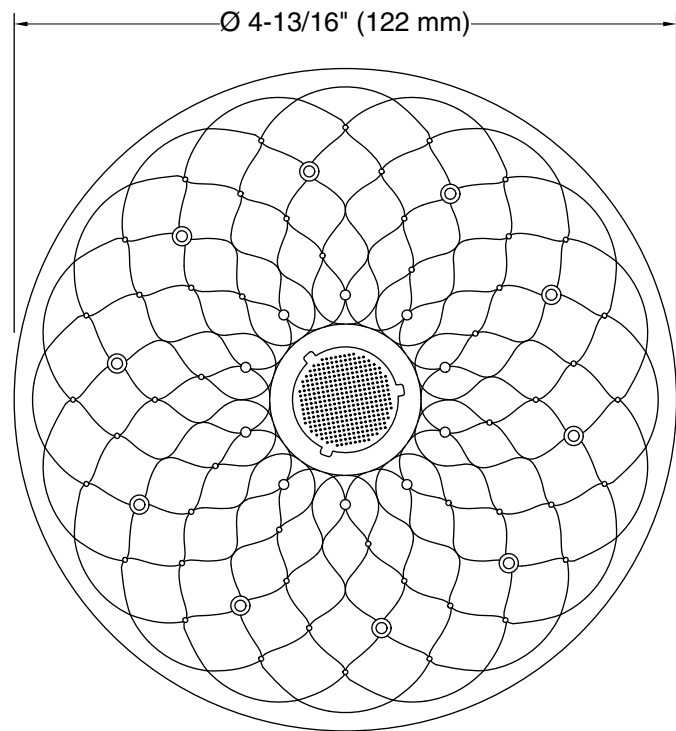

Technical Information

All product dimensions are nominal.

Drain included: No

Showerhead/Body Spray:

Rated maximum flow: 1.75 gal/min (6.6 l/min)

Notes

Install this product according to the installation instructions.